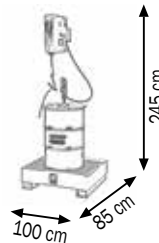

Art. 013-1932-010

Wall-fixing grease kit suitable for drums 180-220 kg

Composed by:

Art.010-1015-000 Grease pump **R=60:1**

Art.023-1905-000 Tank of dump and stocking for 1 drum 180-220 kg

Art.074-4507-110 Closed fixed hose reel with 2SC 1/4" hose **10,0 m** length

Art.014-1056-030 Cover Ø 600 mm

Art.014-1066-030 Follower plate Ø 590 mm

Art.907-0122-015 2SC 1/4" hose - 1.5 m length

Art.014-1081-010 Gun with flexible pipe and fitting with triple-swivelling joint

Art. 013-1932-015

Wall-fixing grease kit suitable for drums 180-220 kg

Composed like Art.013-1932-010 but with:

Art.074-4507-115 Closed fixed hose reel with 2SC 1/4" hose **15,0 m** length

013-1932-010	110,000	0,570	5	
013-1932-015	112,000	0,570	5	

Ø 550 - 600 mm

013-1932-010

Art. 013-1933-010

Complete installation 1 position for drums 180-220 kg

Composed by:

Art.010-1015-000 Grease pump **R=60:1**

Art.023-1925-000 Tank of dump complete with supporting structure for 1 position