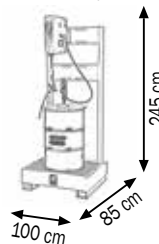

013-1933-010

Fix and complete installation that offer an independent working station. They allow an optimal placing in every working environment (factories and repair shops) allowing to operate in a clean and safe way and without wasting of lubricant oils for different uses.