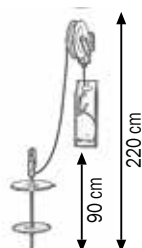

WALL-FIXED AIR-OPERATED GREASE KITS FOR DRUMS 50-220 Kg

Art. 013-1136-000

Wall-fixing grease kit suitable for drums 50–60 kg

Composed by:

Art.010-1010-000 Grease pump **R=60:1**

Art.071-1207-110 Orientable hose reel with 2SC 1/4" hose **10,0 m** length

Art.014-1054-030 Lid Ø 420 mm

Art.014-1065-030 Follower plate Ø 400 mm

Art.907-0122-015 2SC 1/4" hose – 1.5 m length

Art.014-1081-010 Gun with flexible pipe and fitting with triple-swivelling joint

Art.024-1785-000 Support for picking up drops

Art. 013-1137-000

Wall-fixing grease kit suitable for drums 50–60 kg

Composed like Art.013-1136-000 but with:

Art.071-1207-115 Orientable hose reel with 2SC 1/4" hose **15,0 m** length

013-1136-000

				
013-1136-000	34,000	0,122	4	
013-1137-000	36,500	0,122	4	

Art. 013-1138-000

Wall-fixing grease kit suitable for drums 180–220 kg

Composed by:

Art.010-1015-000 Grease pump **R=60:1**

Art.071-1207-110 Orientable hose reel with 2SC 1/4" hose **10,0 m** length

Art.014-1056-030 Lid Ø 600 mm